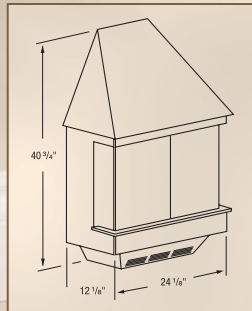

# Copper Wall Mount Fireplace

With its quiet, instant heat and eye-catching design, the Copper electric wall mount fireplace offers you comfort and style. The classic design and warm copper finish will complement many décors. A panoramic wrap-around window and patented flame technology allow you to enjoy the ambiance of a real fire from any viewing angle.

CAT#	UPC#	Watts	Volts	Amps	BTUs	Pkg Weight	Dimensions D x W x H	Carton Cube
EWM-COPPER	781052039100	1440	120V	12A	4910	75 lb	Product: 12 1/8" x 24 1/8" x 40 3/4" Carton: 14 1/4" x 25 1/2" x 44 1/4"	9.3ft <sup>3</sup>